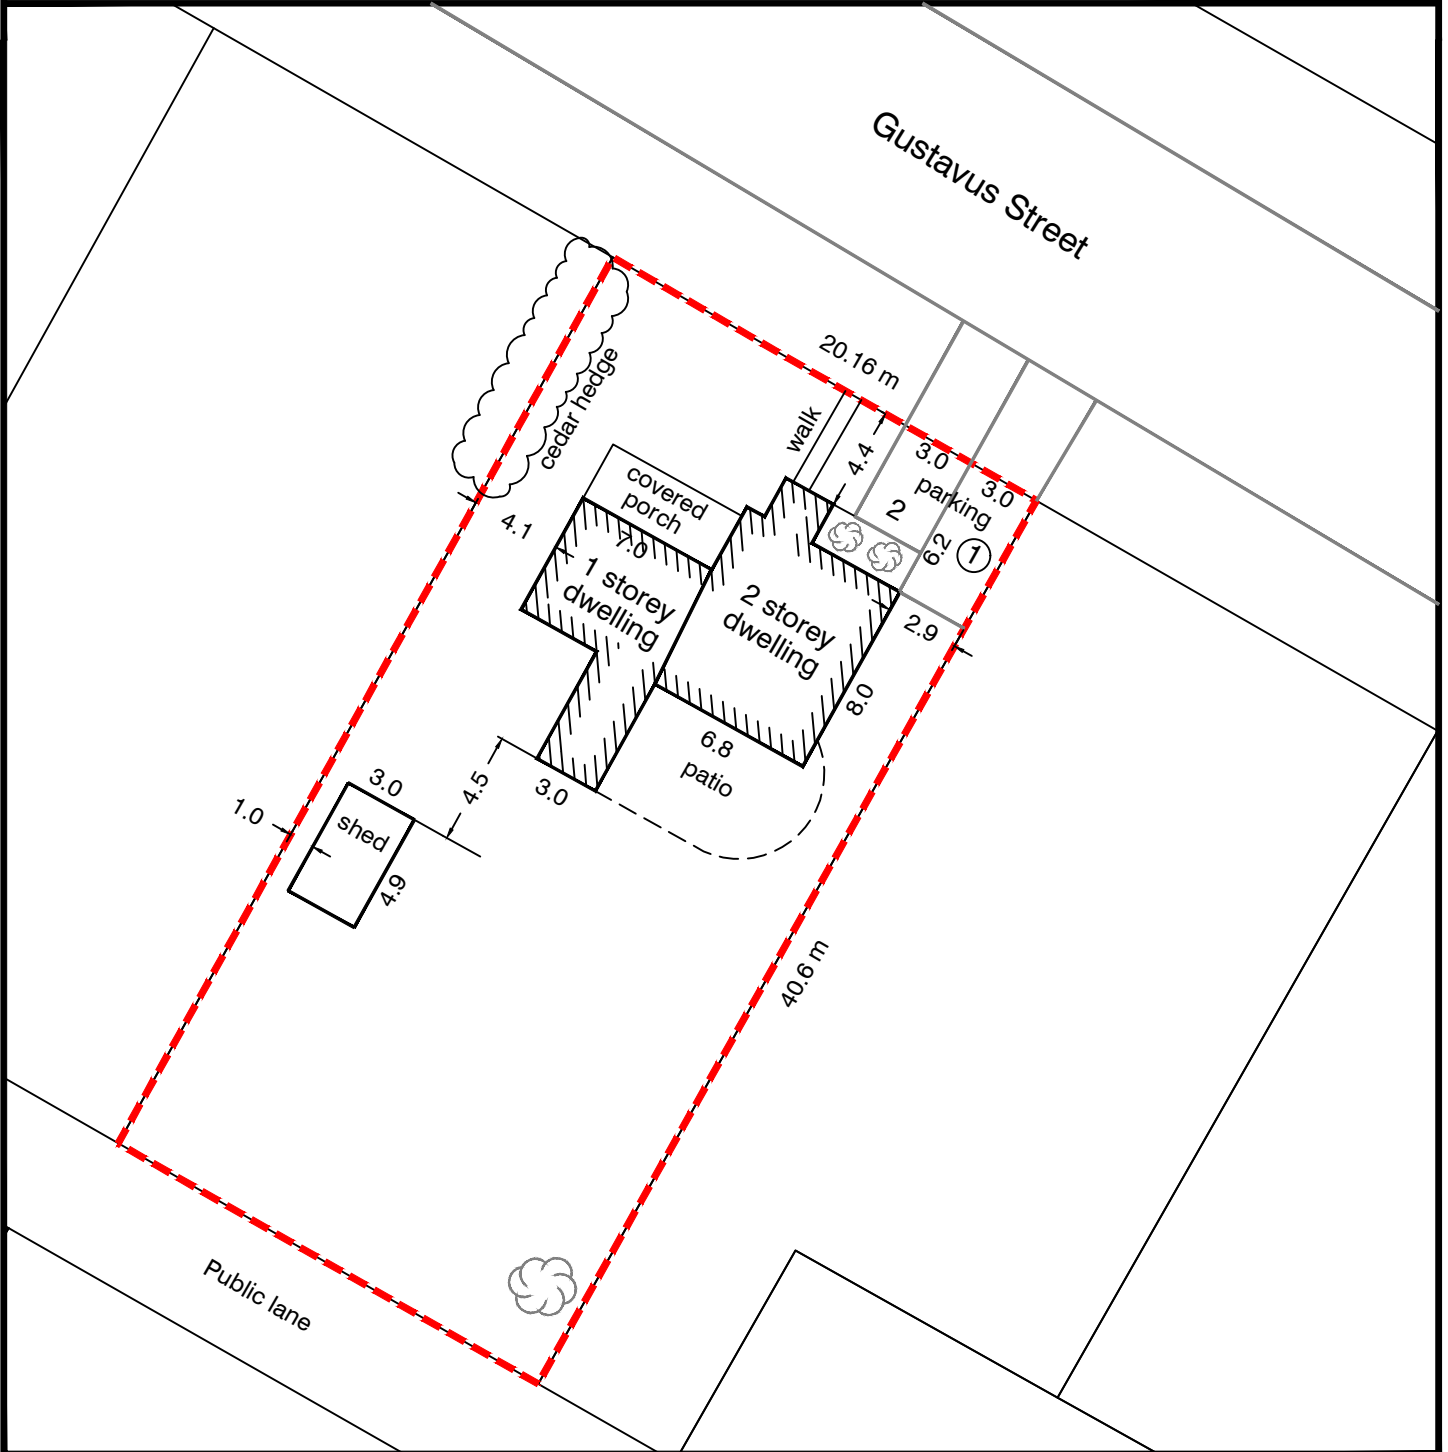

Site Plan

 Subject Property

576 Gustavus Street
Port Elgin

RD **RON DAVIDSON**
LAND USE PLANNING CONSULTANT INC
OWEN SOUND, ONTARIO
SCALE 1:300