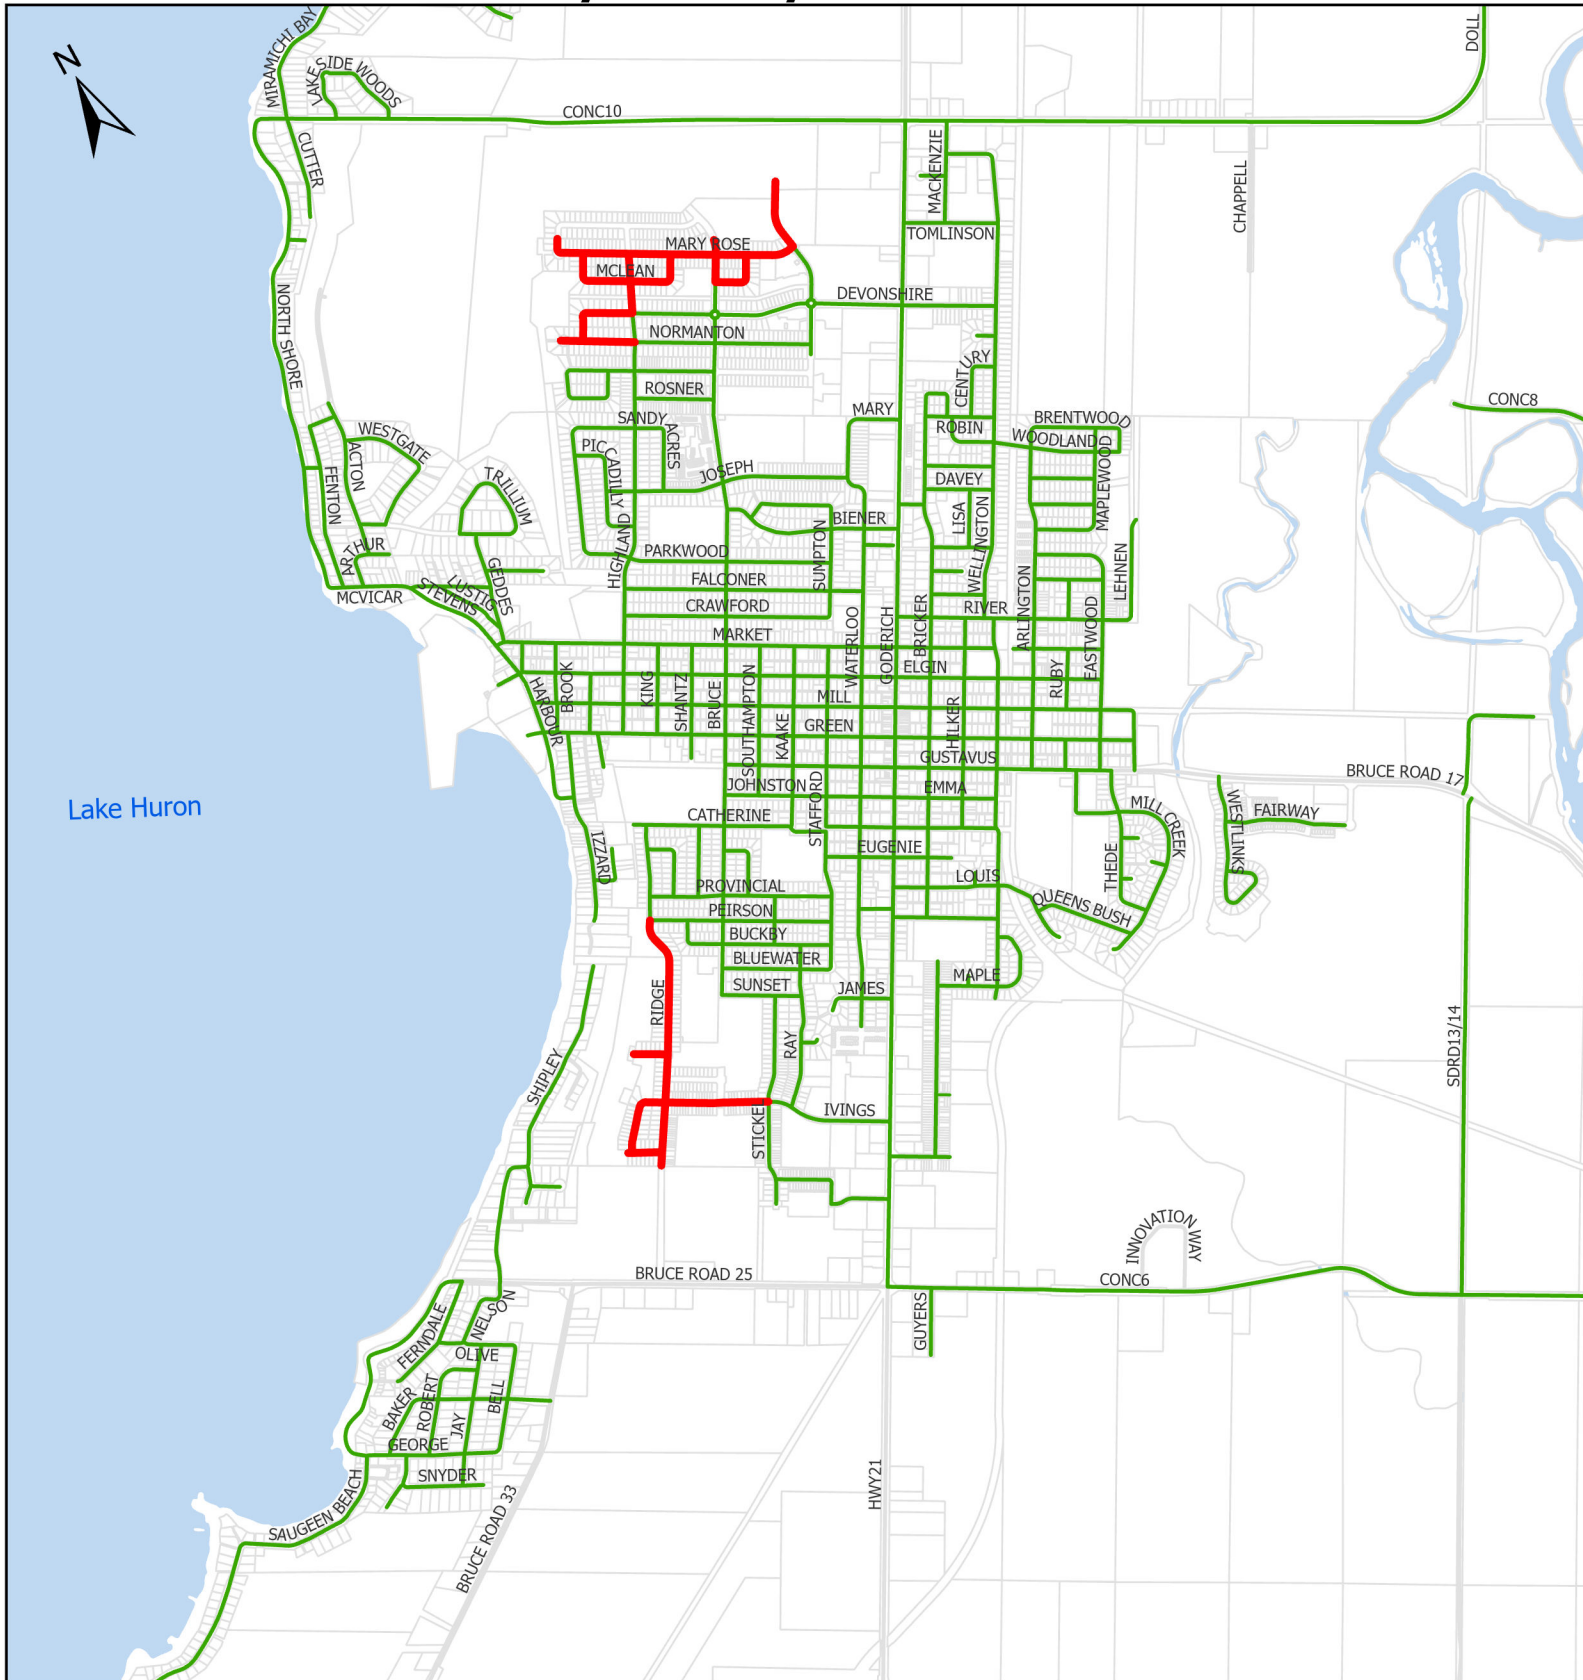

Plow Routes - Port Elgin Previously vs Newly Winter Maintained

Date Source: Town of Saugeen Shores
and Bruce County
Datum: NAD 1983 17N
Production Date: March 2025

- Newly Winter Maintained
- Previously Winter Maintained