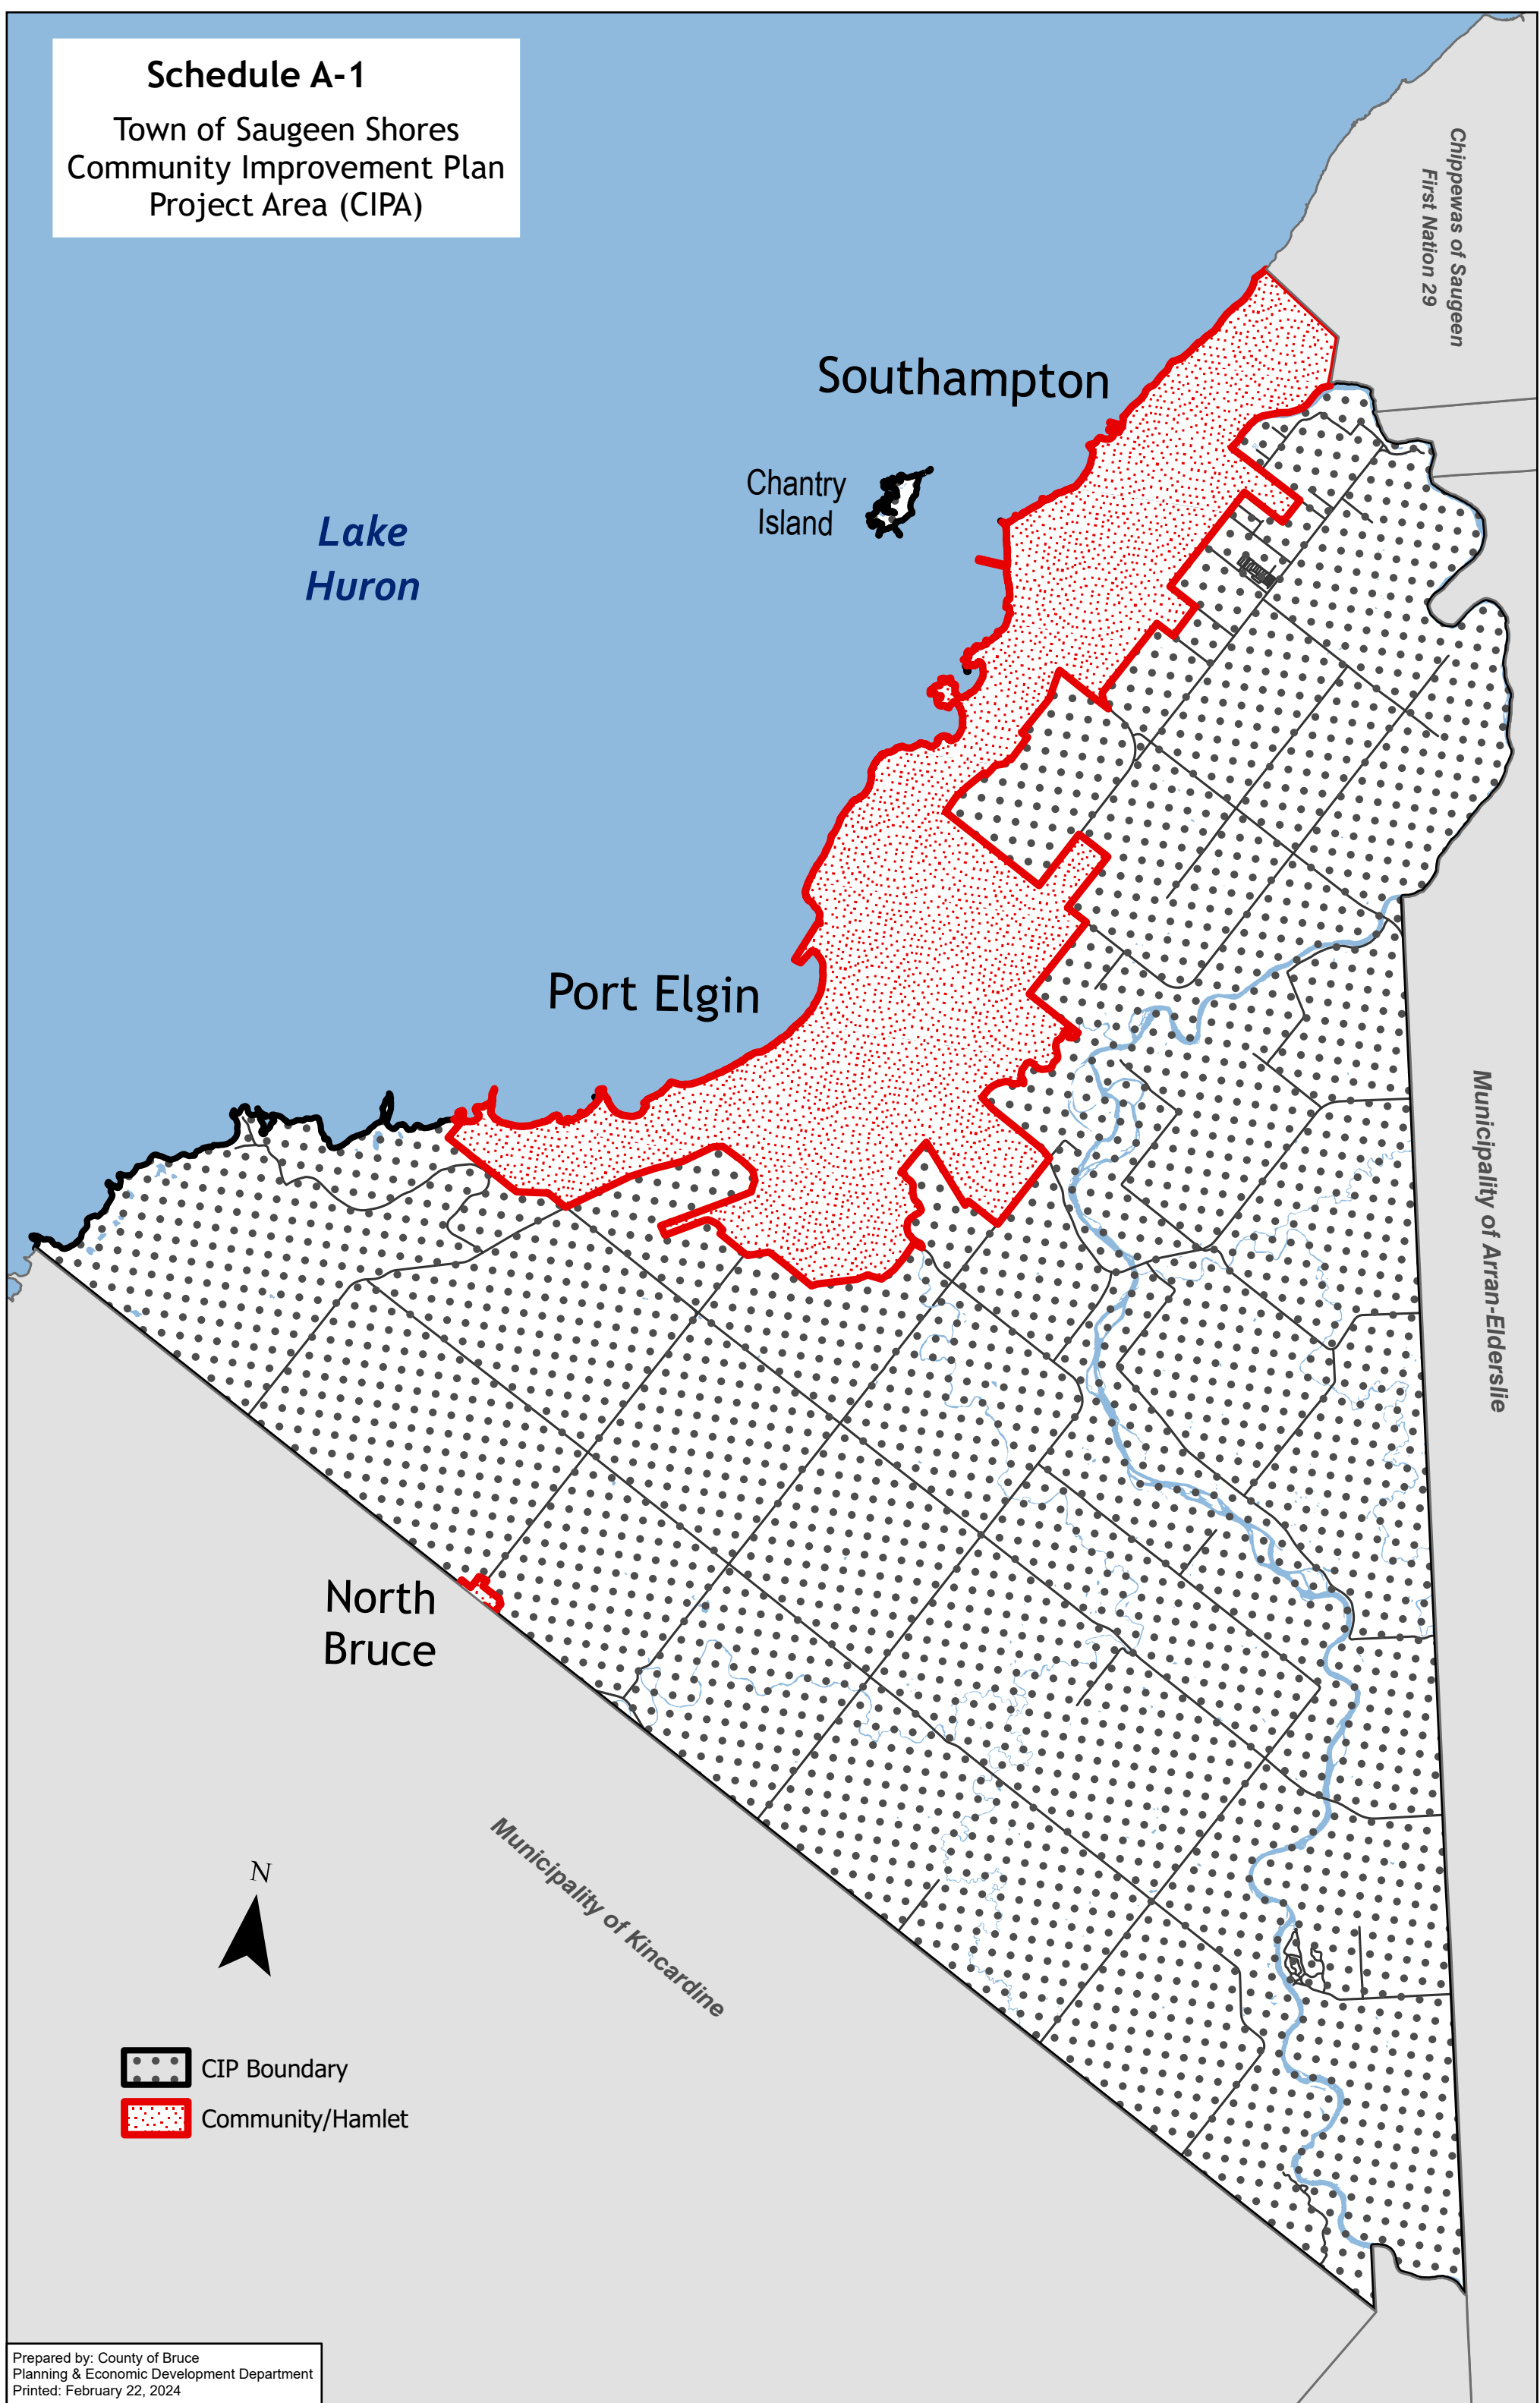

Schedule A-1

Town of Saugeen Shores
Community Improvement Plan
Project Area (CIPA)

Chippewas of Saugeen
First Nation 29

Southampton

Chantry
Island

Lake
Huron

Port Elgin

North
Bruce

Municipality of Arran-Elderslie

Municipality of Kincardine

-  CIP Boundary
-  Community/Hamlet